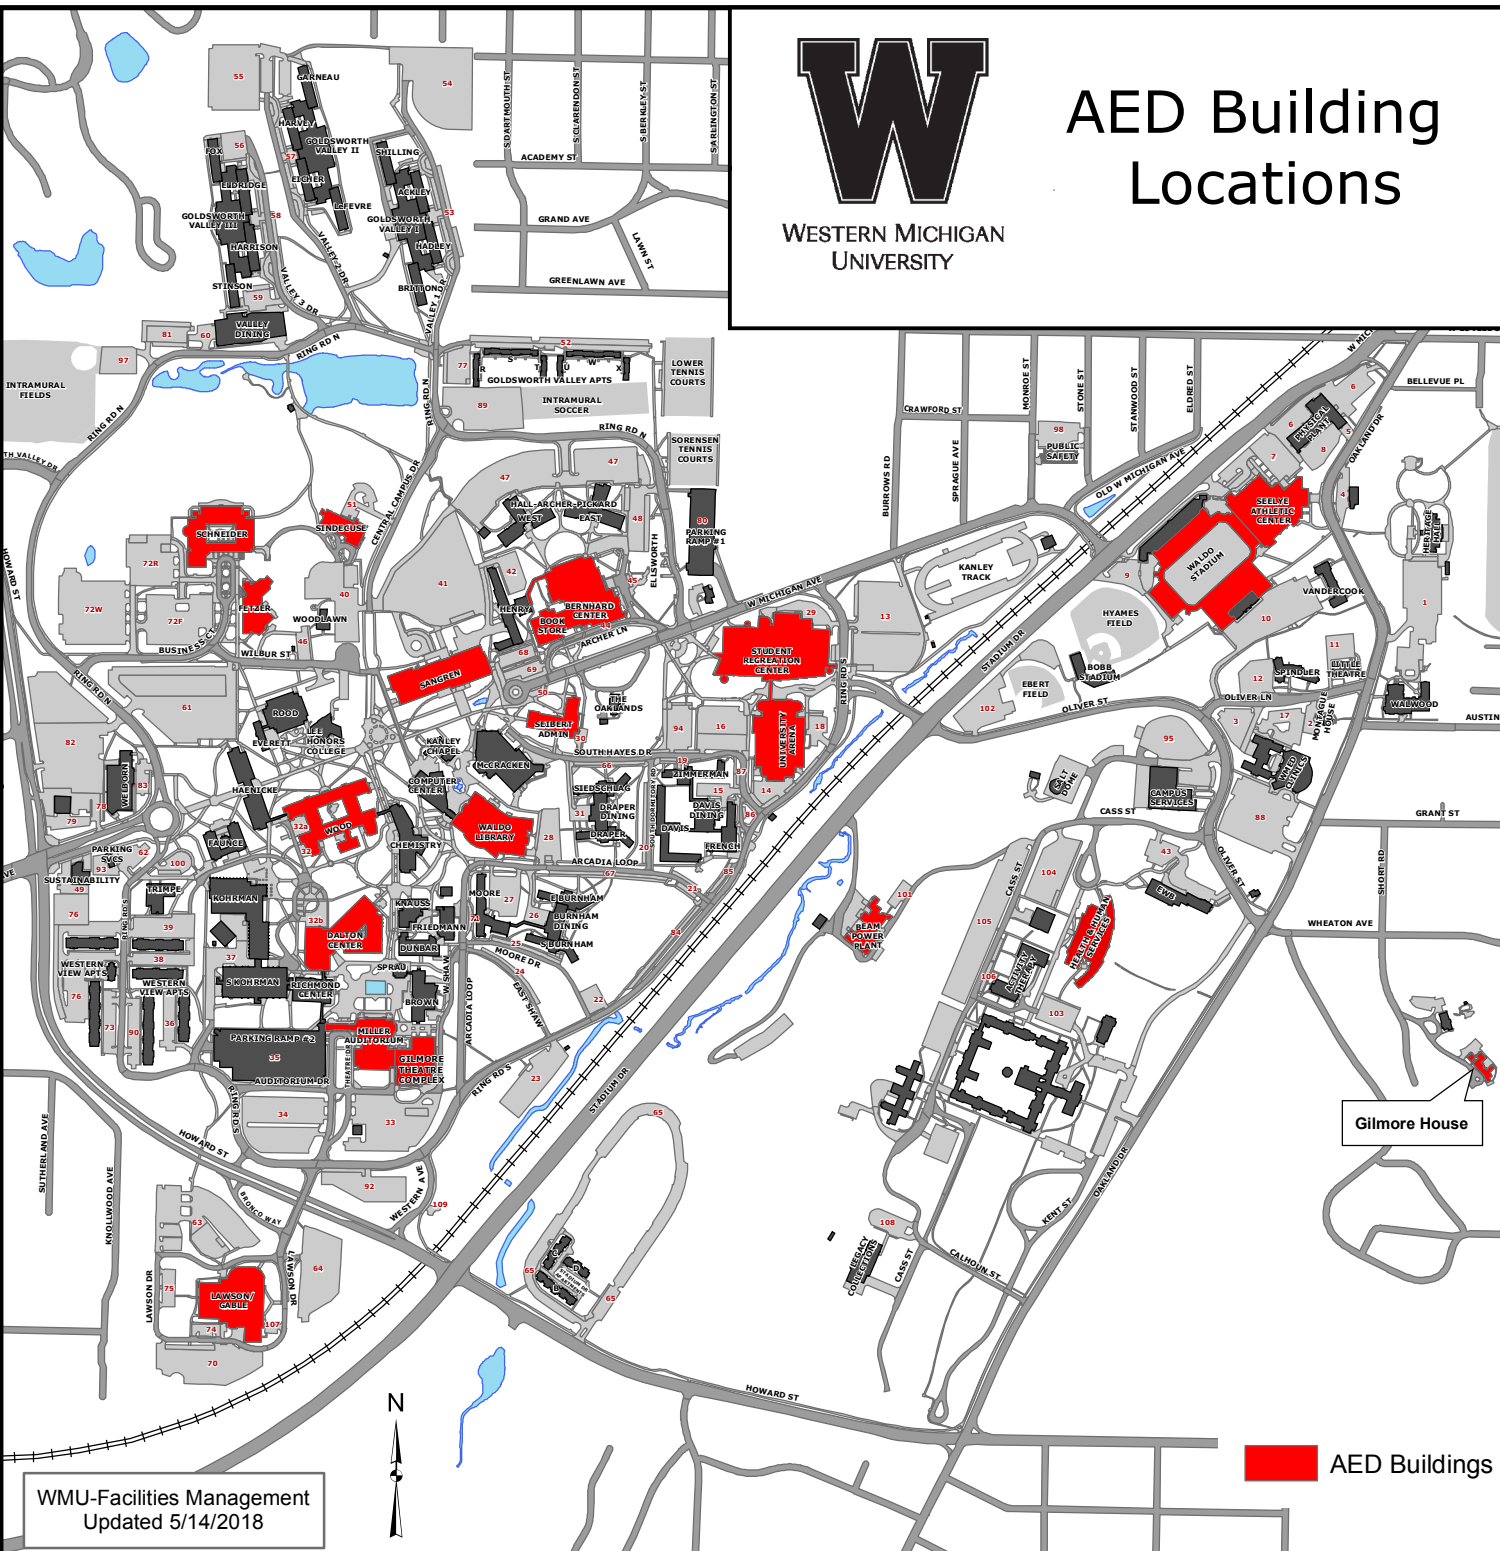

WESTERN MICHIGAN UNIVERSITY

AED Building Locations

- Main Campus**
- Beam Power Plant
- Bernhard Center
- Dalton Center
- Fetzer Center
- Gilmore House
- Gilmore/Shaw Theatre Complex
- Health and Human Services (CHHS)
- Hyperlab- Rec. Center
- Lawson (Pool & Ice Rink)
- Miller Auditorium
- Read Field House
- Sangren Hall
- Schneider Hall
- Seelye Center
- Seibert Administration Building
- Sindcuse Health Center
- Student Recreation Center
- Waldo Library
- Waldo Stadium
- Wood Hall

- Parkview Campus**
- College of Engineering
- Paper Coater Plant

- Mobile Units:**
- Athletics (3 devices)
- WMU Public Safety (7 devices)

- Off Campus Facilities:**
- College of Aviation
- West Hills Athletic Club
- WMU-Battle Creek (Kendall Center)
- WMU-Grand Rapids (Beltline)
- WMU-Grand Rapids (Downtown)
- WMU-SouthWest (Benton Harbor)