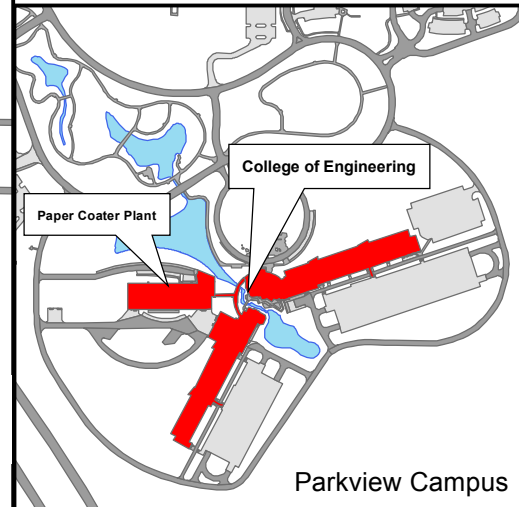

WESTERN MICHIGAN UNIVERSITY

AED Building Locations

- Main Campus**
- Beam Power Plant
- Bernhard Center
- Dalton Center
- Fetzer Center
- Gilmore House
- Gilmore/Shaw Theatre Complex
- Health and Human Services (CHHS)
- Hyperlab- Rec. Center
- Lawson (Pool & Ice Rink)
- Miller Auditorium
- Read Field House
- Sangren Hall
- Schneider Hall
- Seelye Center
- Seibert Administration Building
- Sindcuse Health Center
- Student Recreation Center
- Waldo Library
- Waldo Stadium
- Wood Hall

- Parkview Campus**
- College of Engineering
- Paper Coater Plant

- Mobile Units:**
- Athletics (3 devices)
- WMU Public Safety (7 devices)

- Off Campus Facilities:**
- College of Aviation
- West Hills Athletic Club
- WMU-Battle Creek (Kendall Center)
- WMU-Grand Rapids (Beltline)
- WMU-Grand Rapids (Downtown)
- WMU-SouthWest (Benton Harbor)